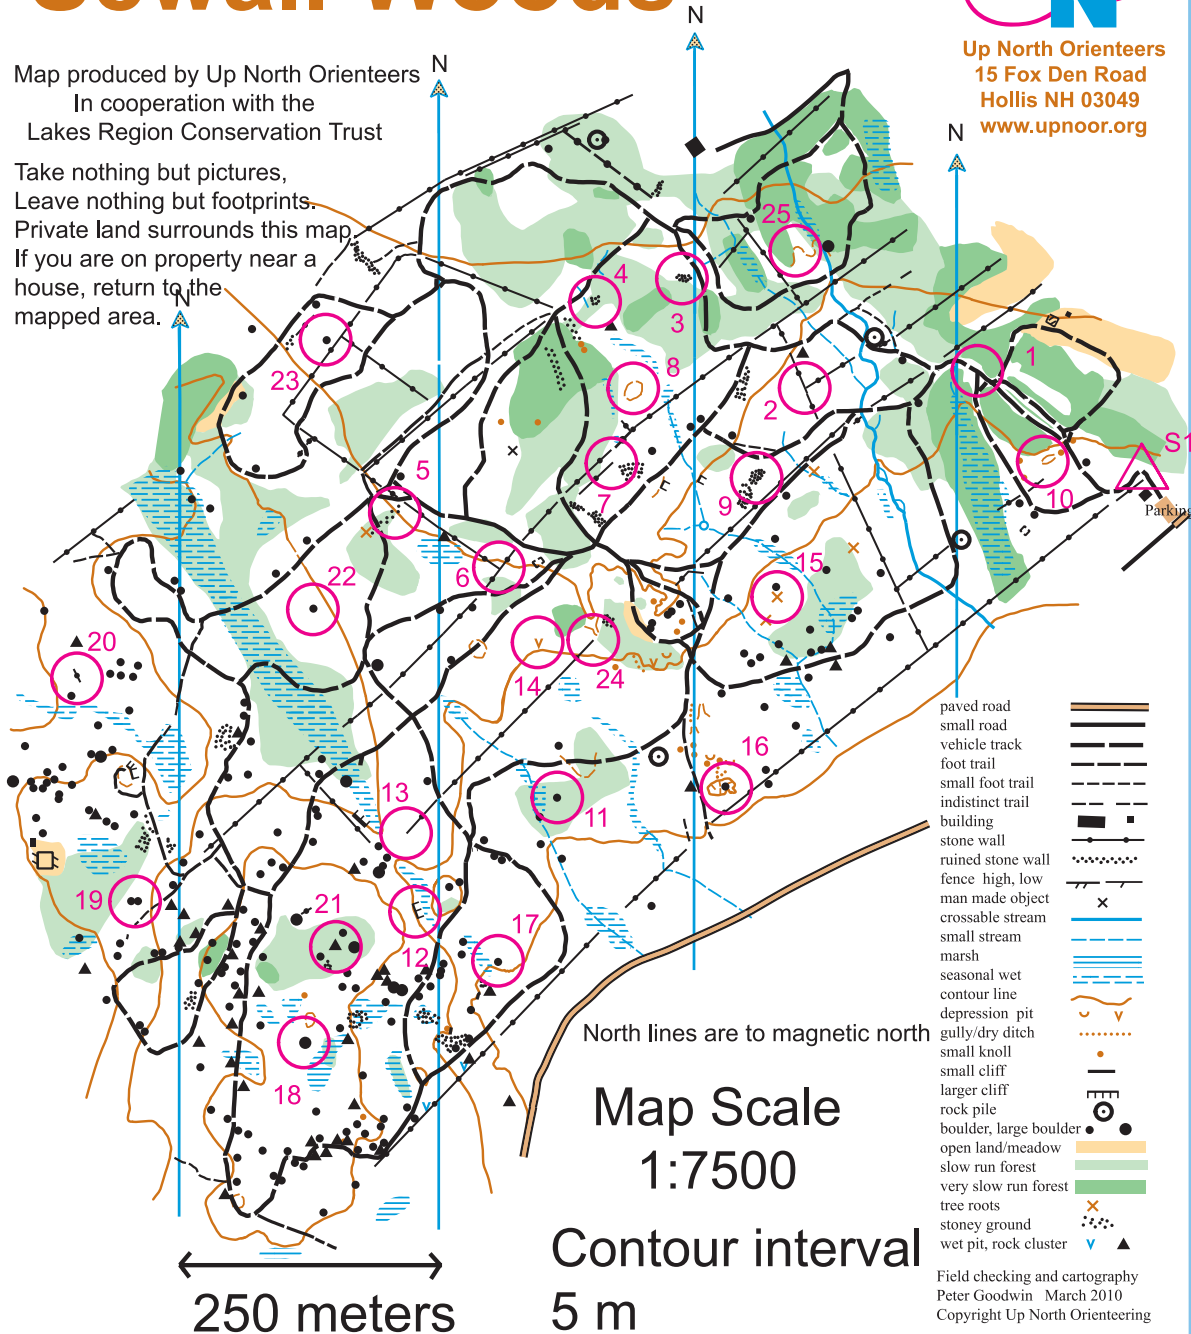

Sewall Woods

Up North Orienteers
 15 Fox Den Road
 Hollis NH 03049
www.upnoor.org

Map produced by Up North Orienteers
 In cooperation with the
 Lakes Region Conservation Trust

Take nothing but pictures,
 Leave nothing but footprints.
 Private land surrounds this map.
 If you are on property near a
 house, return to the mapped area.

- paved road
- small road
- vehicle track
- foot trail
- small foot trail
- indistinct trail
- building
- stone wall
- ruined stone wall
- fence high, low
- man made object
- crossable stream
- small stream
- marsh
- seasonal wet
- contour line
- depression pit
- gully/dry ditch
- small knoll
- small cliff
- larger cliff
- rock pile
- boulder, large boulder
- open land/meadow
- slow run forest
- very slow run forest
- tree roots
- stone ground
- wet pit, rock cluster

North lines are to magnetic north

Map Scale
 1:7500

Contour interval
 5 m

250 meters

Field checking and cartography
 Peter Goodwin March 2010
 Copyright Up North Orienteering